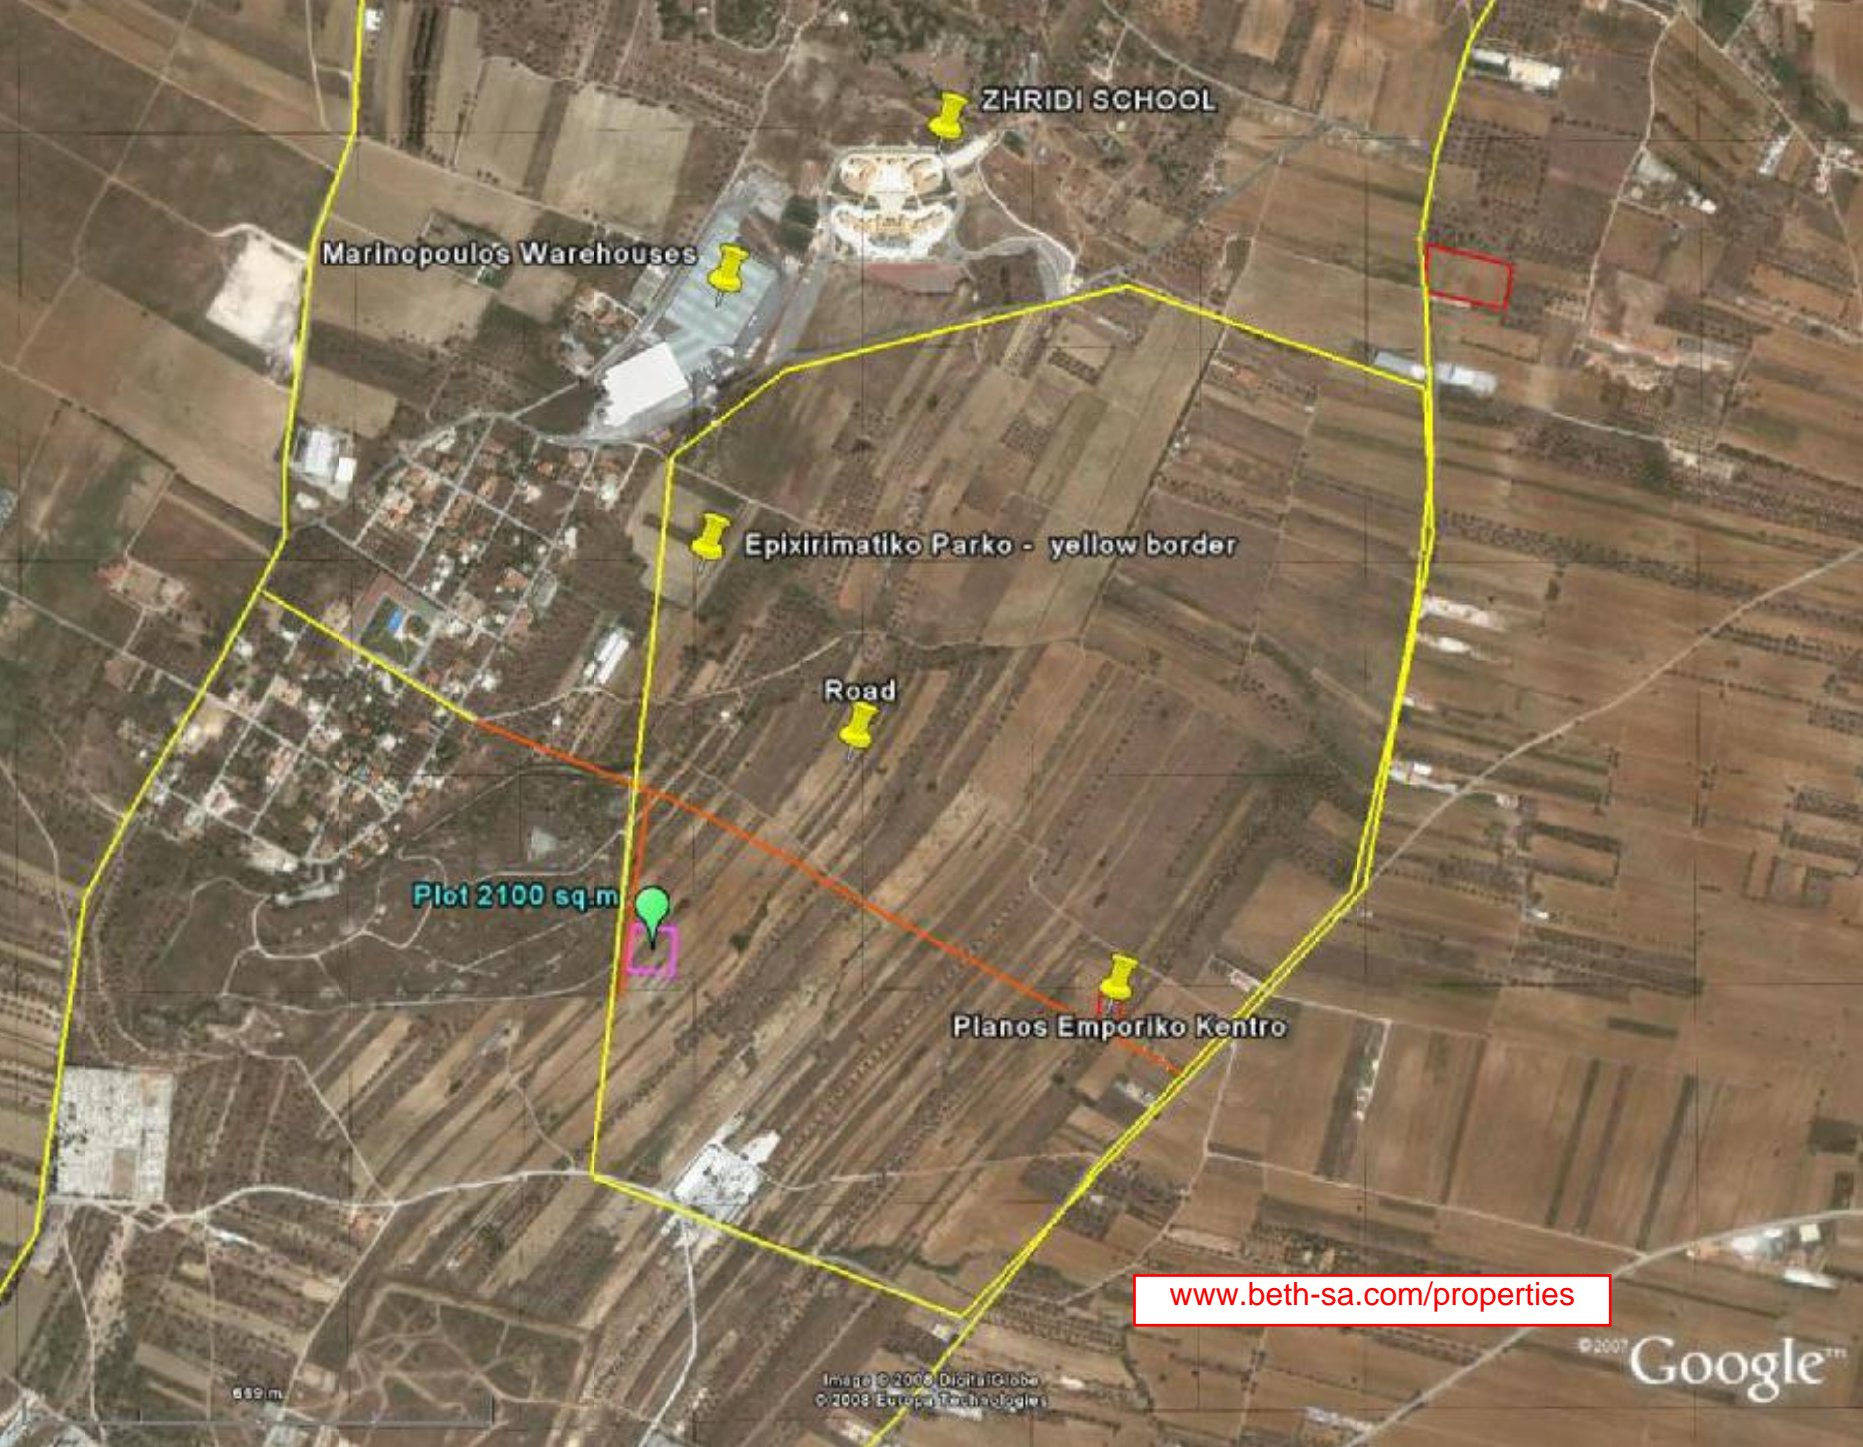

SPATA TOWN

Kentro Ygeias

Airport

1538 m

Image © 2008 DigitalGlobe
© 2008 Europa Technologies

Google™

ZHRIDI SCHOOL

Marinopoulos Warehouses

Epixirimatiko Parko - yellow border

Road

Plot 2100 sq.m

Planos Emporiko Kentro

www.beth-sa.com/properties

659m

Image © 2008 DigitalGlobe
© 2008 Europa Technologies

© 2007 Google™